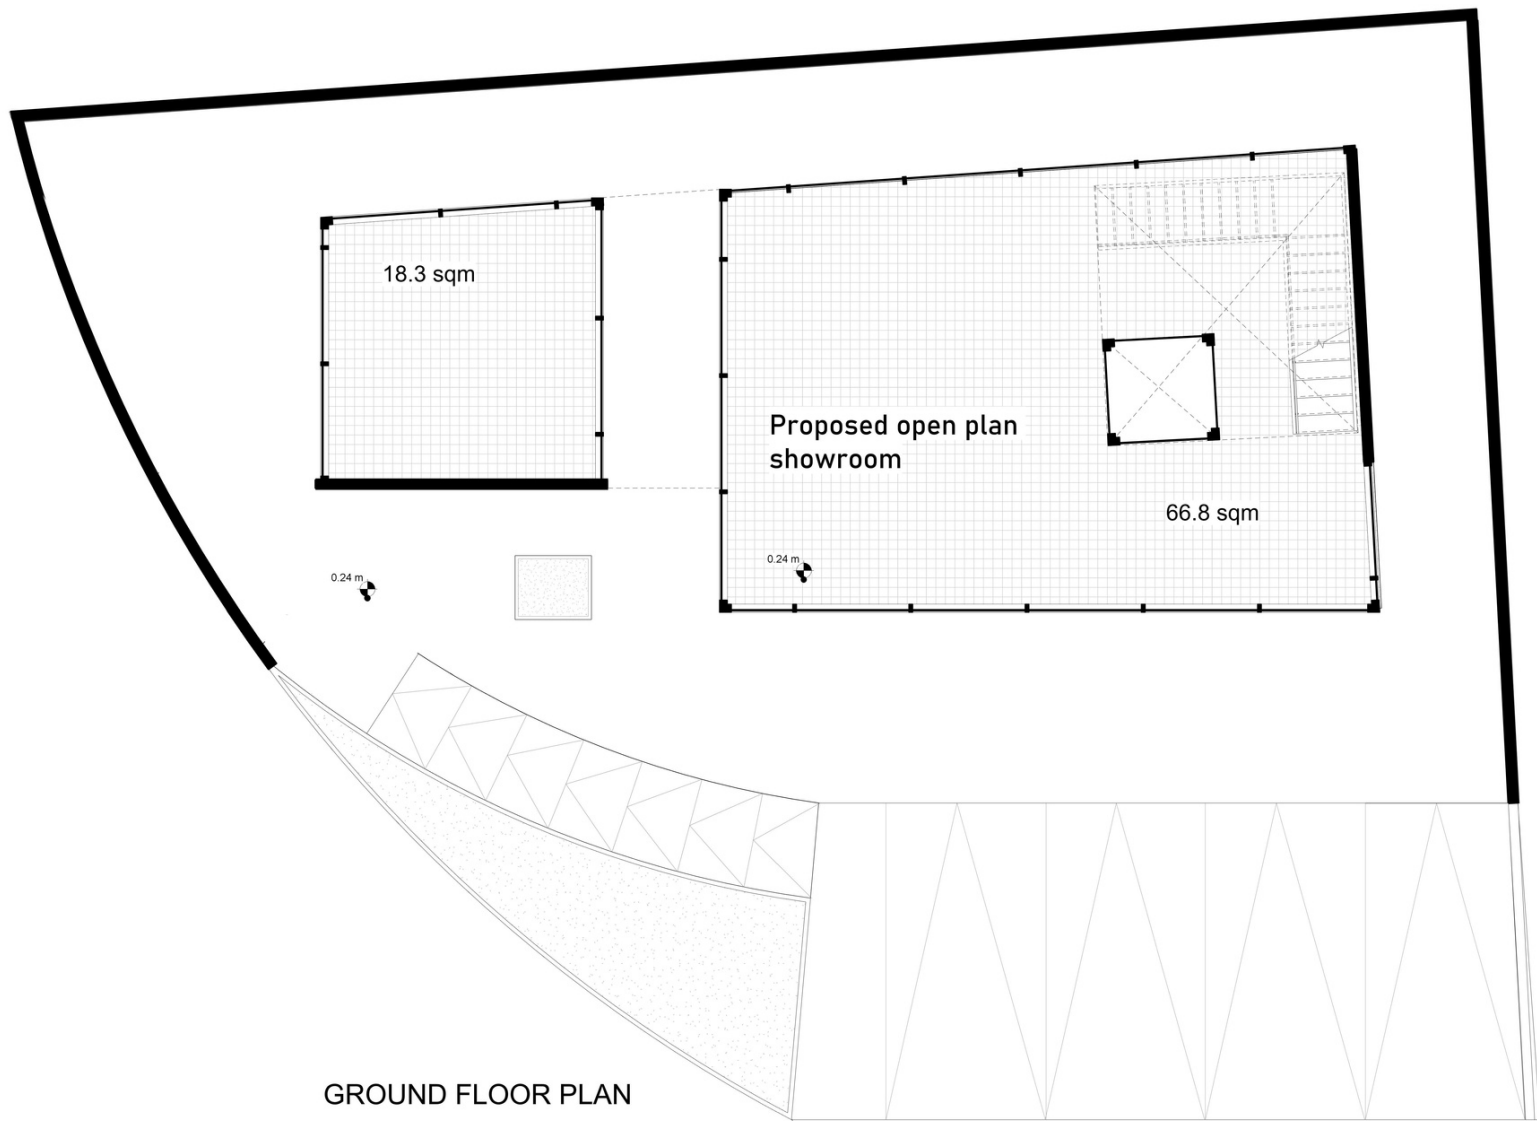

# COMMERCIAL C

THE IDEA WAS TO CREATE A MINIMAL COMMERCIAL BUILDING DESIGN THAT FEELS LIGHT AND MODERN, AND TO CREATE A SPACE WITH MAXIMUM USE OF THE LAND AND IN-OUT INTEGRATION

GROUND FLOOR PLAN

THE MATERIAL CONSISTED MAINLY OF GLASS OF DIFFERENT OPACITIES; TRANSPARENT GLASS FOR THE GROUND FLOOR TO CREATE MAXIMUM ENGAGEMENT WITH THE SURROUNDING, AND OPAQUE GLASS PANELS FOR THE NEXT TWO FLOORS.

A METAL MESH SCREEN WRAPS AROUND THE FIRST FLOOR OF THE BUILDING THAT SERVES AS AN ADVERTISING SPACE.