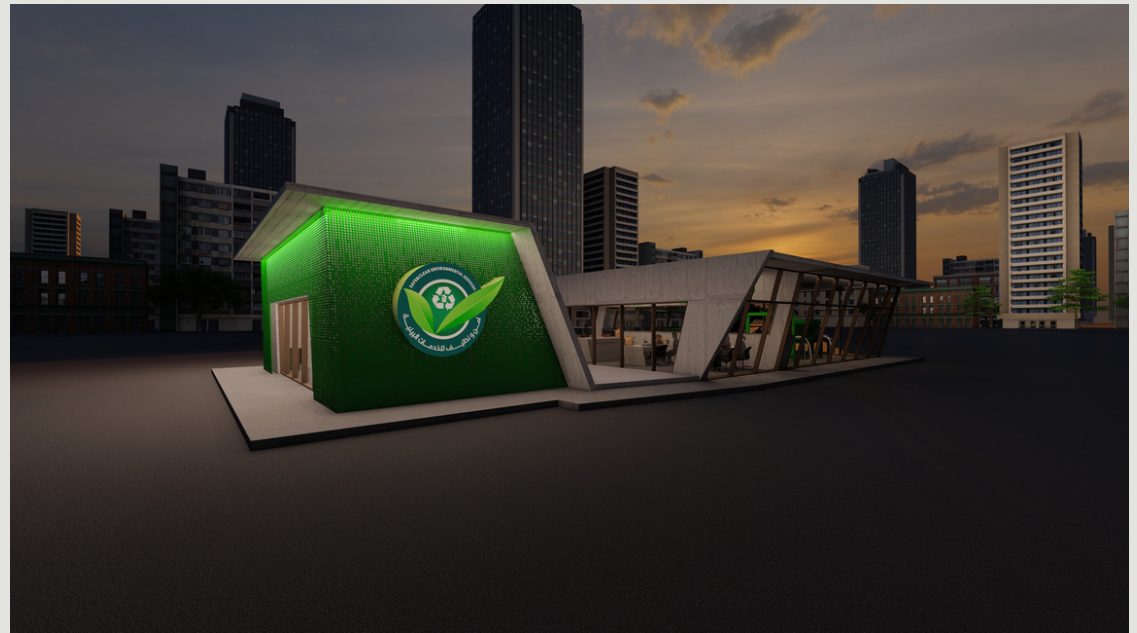

SAFE & CLEAN

A BUILDING PROTOTYPE OF A RECYCLING STATION THAT CAN BE APPLIED ANYWHERE IN AMMAN.

DESIGNED TO SERVE THE PROCESS OF RECYCLING AND SERVE THE HUMANITY.

RAW MATERIALS AND FINISHING REFLECTS REUSING AND RECYCK\LING MATERIALS.