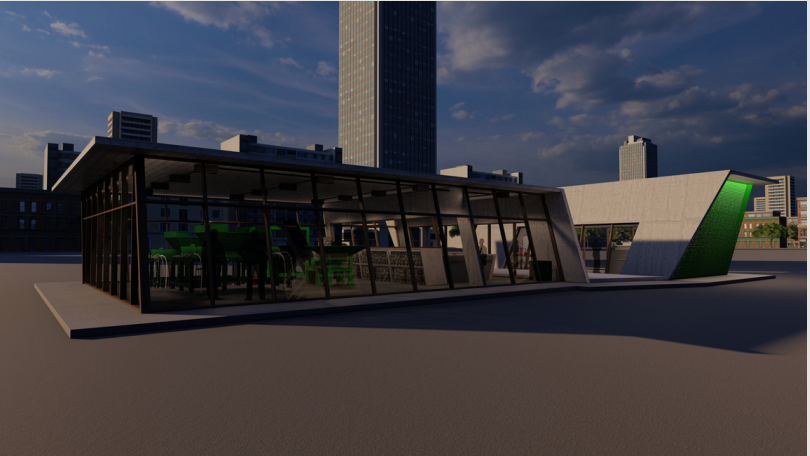

# MECCA PLAZA

A COMMERCIAL BUILDING IN THE VITAL  
MECCA ST.

DESIGNED WITH A TERRACE & MEZANINE  
FOR THE SHOPS, OFFICES WITH GREAT  
AREA & VIEW, AND AN ENVIRONMENTALLY  
FRIENDLY ROOF GARDEN

① LEVEL 1  
1 : 100

# SAFE & CLEAN

A BUILDING PROTOTYPE OF A RECYCLING STATION THAT CAN BE APPLIED ANYWHERE IN AMMAN.

DESIGNED TO SERVE THE PROCESS OF RECYCLING AND SERVE THE HUMANITY.

RAW MATERIALS AND FINISHING REFLECTS REUSING AND RECYCK\LING MATERIALS.