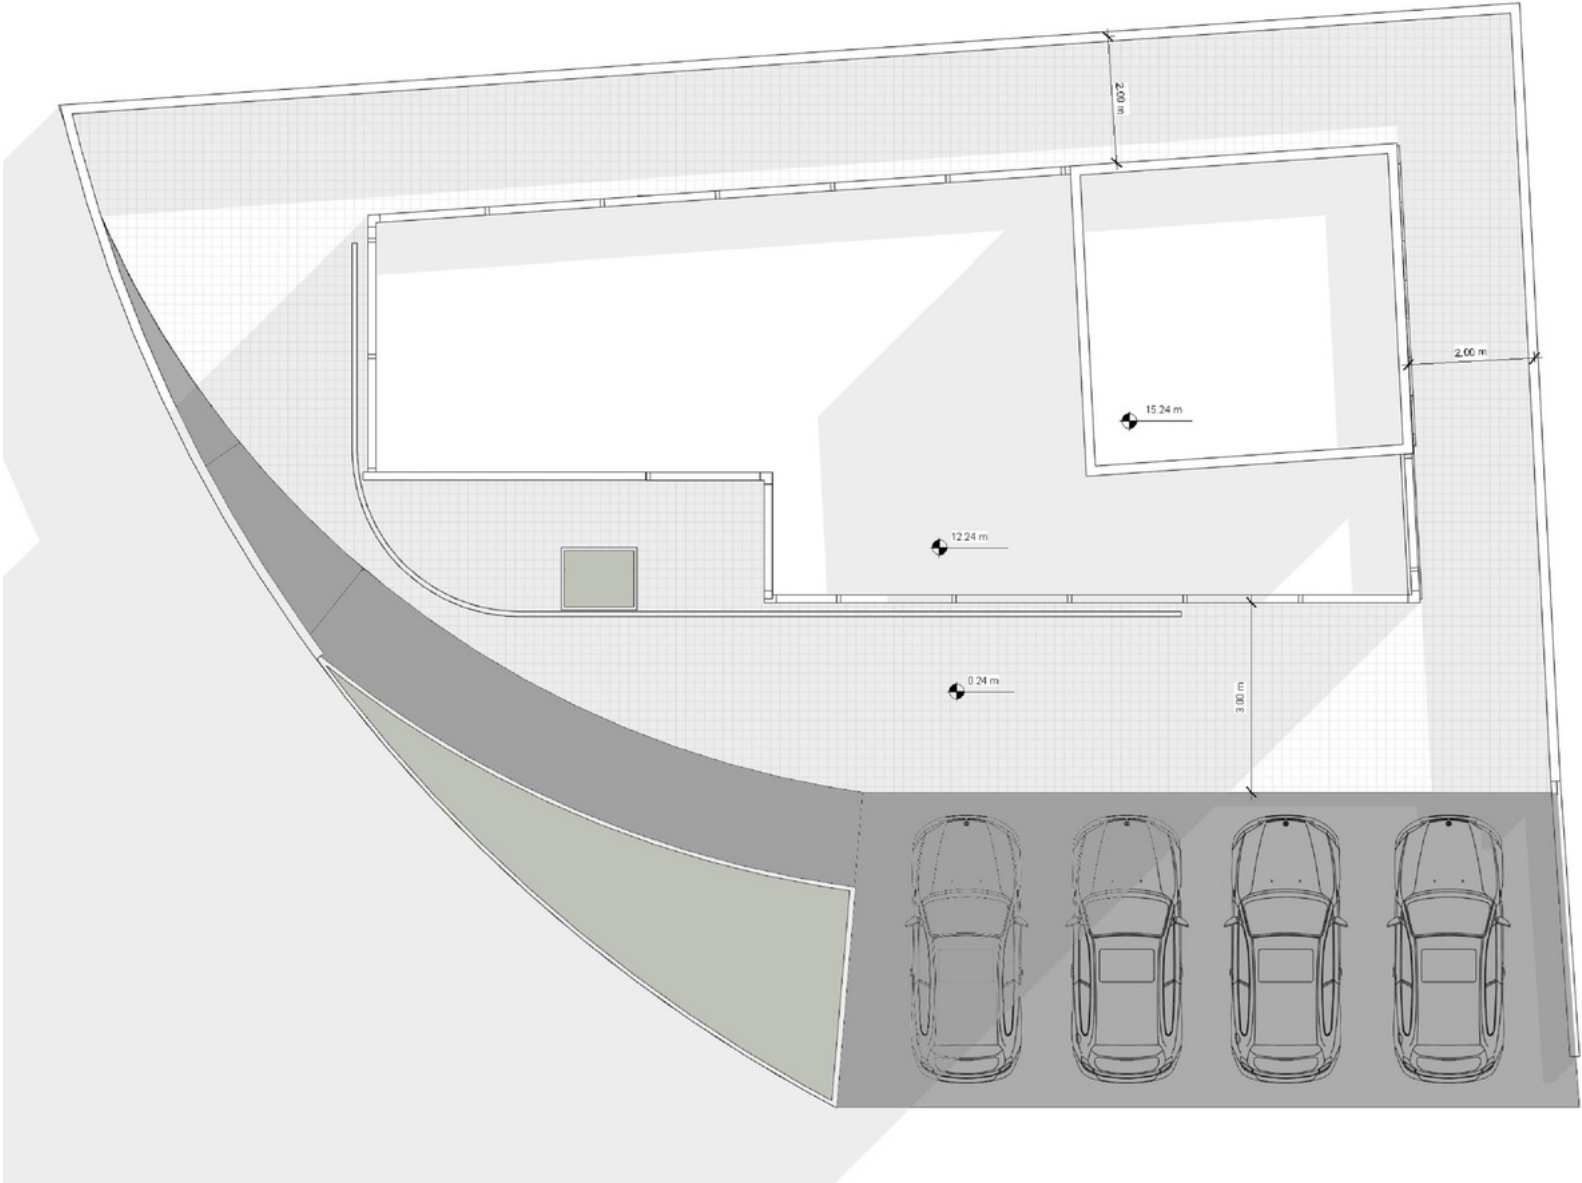

# COMMERCIAL C

THE IDEA WAS TO CREATE A MINIMAL COMMERCIAL BUILDING DESIGN THAT FEELS LIGHT AND MODERN, AND TO CREATE A SPACE WITH MAXIMUM USE OF THE LAND AND IN-OUT INTEGRATION

GROUND FLOOR PLAN

THE MATERIAL CONSISTED MAINLY OF GLASS OF DIFFERENT OPACITIES; TRANSPARENT GLASS FOR THE GROUND FLOOR TO CREATE MAXIMUM ENGAGEMENT WITH THE SURROUNDING, AND OPAQUE GLASS PANELS FOR THE NEXT TWO FLOORS.

A METAL MESH SCREEN WRAPS AROUND THE FIRST FLOOR OF THE BUILDING THAT SERVES AS AN ADVERTISING SPACE.