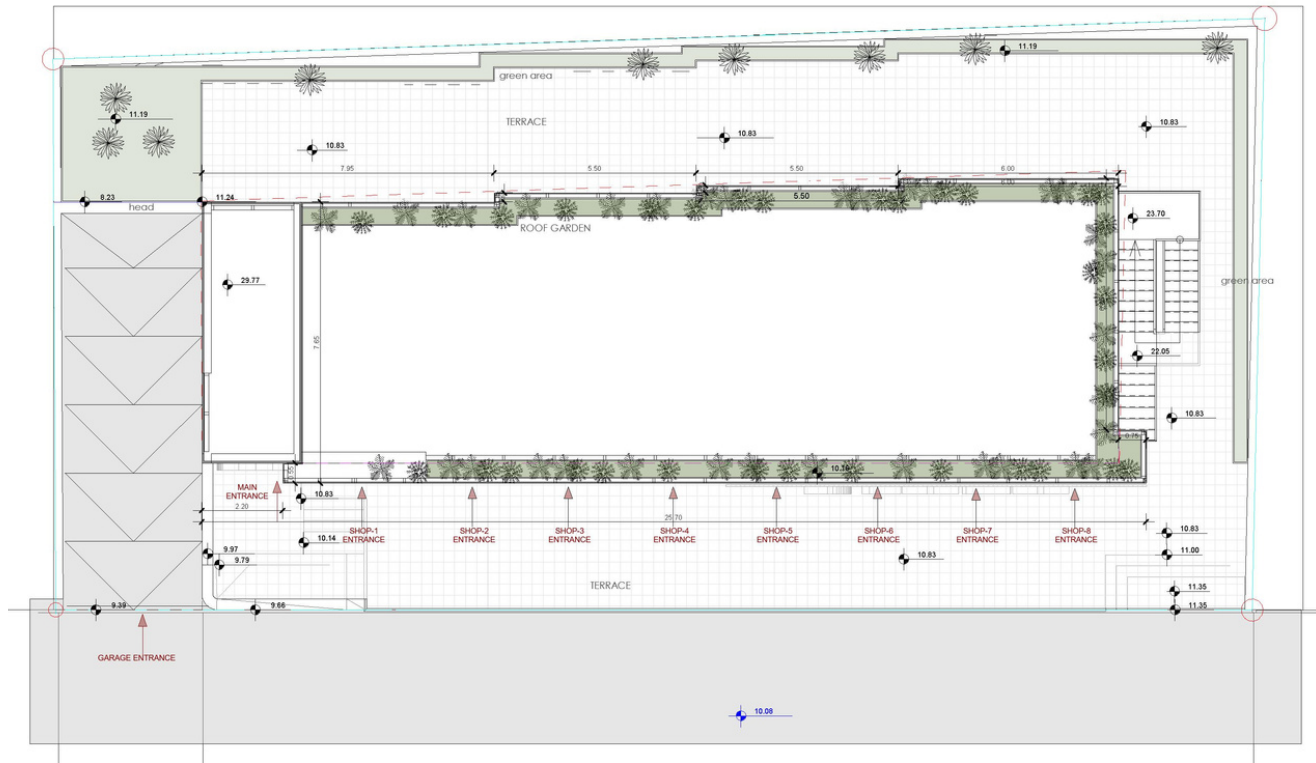

# COMMERCIAL C

THE IDEA WAS TO CREATE A MINIMAL COMMERCIAL BUILDING DESIGN THAT FEELS LIGHT AND MODERN, AND TO CREATE A SPACE WITH MAXIMUM USE OF THE LAND AND IN-OUT INTEGRATION

GROUND FLOOR PLAN

THE MATERIAL CONSISTED MAINLY OF GLASS OF DIFFERENT OPACITIES; TRANSPARENT GLASS FOR THE GROUND FLOOR TO CREATE MAXIMUM ENGAGEMENT WITH THE SURROUNDING, AND OPAQUE GLASS PANELS FOR THE NEXT TWO FLOORS.

A METAL MESH SCREEN WRAPS AROUND THE FIRST FLOOR OF THE BUILDING THAT SERVES AS AN ADVERTISING SPACE.

# MECCA PLAZA

A COMMERCIAL BUILDING IN THE VITAL  
MECCA ST.

DESIGNED WITH A TERRACE & MEZANINE  
FOR THE SHOPS, OFFICES WITH GREAT  
AREA & VIEW, AND AN ENVIRONMENTALLY  
FRIENDLY ROOF GARDEN

① LEVEL 1  
1 : 100